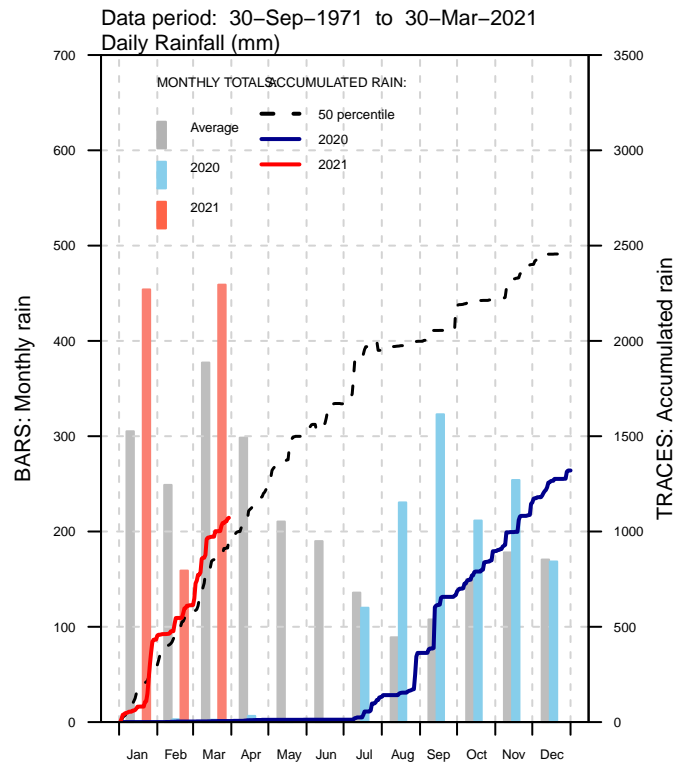

Climate Services

ENERGY SUMMARY FOR LONGANA AIRPORT AWS

07 May 2021

DAILY RADIATION

MAXIMUM TEMPERATURE

WINDRUN BETWEEN 3-25 M/S

RAINFALL ACCUMULATION

Vanuatu Meteorology & Geo-hazards Department