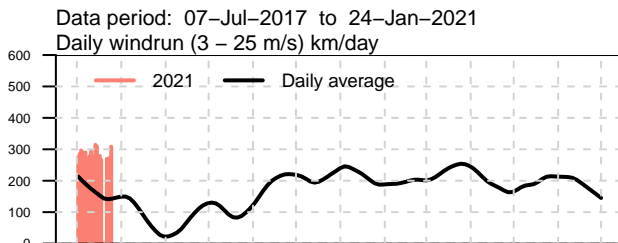

Climate Services

ENERGY SUMMARY FOR LONGANA AIRPORT AWS

07 May 2021

DAILY RADIATION

MAXIMUM TEMPERATURE

WINDRUN BETWEEN 3-25 M/S

RAINFALL ACCUMULATION

Vanuatu Meteorology & Geo-hazards Department