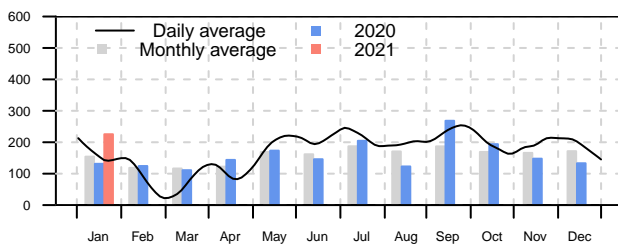

Climate Services

ENERGY SUMMARY FOR LONGANA AIRPORT AWS

07 May 2021

DAILY RADIATION

MAXIMUM TEMPERATURE

WINDRUN BETWEEN 3-25 M/S

RAINFALL ACCUMULATION

Vanuatu Meteorology & Geo-hazards Department