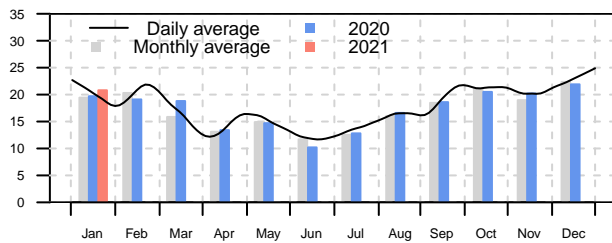

Climate Services

ENERGY SUMMARY FOR LONGANA AIRPORT AWS

07 May 2021

DAILY RADIATION

MAXIMUM TEMPERATURE

WINDRUN BETWEEN 3-25 M/S

RAINFALL ACCUMULATION

Vanuatu Meteorology & Geo-hazards Department