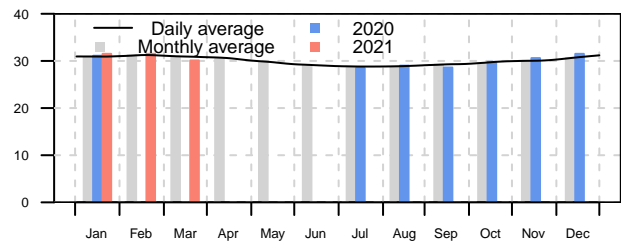

Climate Services

ENERGY SUMMARY FOR LONGANA AIRPORT AWS

07 May 2021

DAILY RADIATION

MAXIMUM TEMPERATURE

WINDRUN BETWEEN 3-25 M/S

RAINFALL ACCUMULATION

Vanuatu Meteorology & Geo-hazards Department