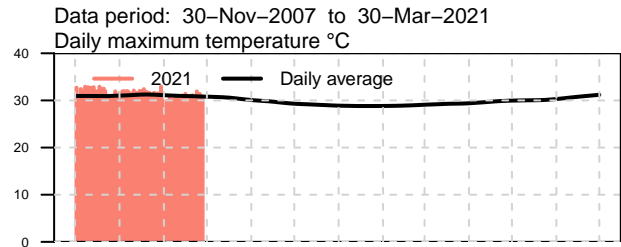

Climate Services

ENERGY SUMMARY FOR LONGANA AIRPORT AWS

07 May 2021

DAILY RADIATION

MAXIMUM TEMPERATURE

WINDRUN BETWEEN 3-25 M/S

RAINFALL ACCUMULATION

Vanuatu Meteorology & Geo-hazards Department