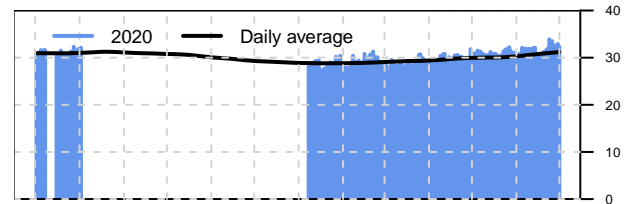

Climate Services

ENERGY SUMMARY FOR LONGANA AIRPORT AWS

07 May 2021

DAILY RADIATION

MAXIMUM TEMPERATURE

WINDRUN BETWEEN 3-25 M/S

RAINFALL ACCUMULATION

Vanuatu Meteorology & Geo-hazards Department