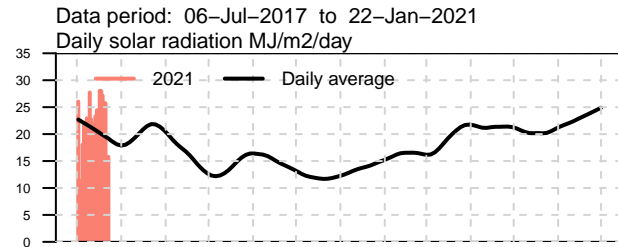

Climate Services

ENERGY SUMMARY FOR LONGANA AIRPORT AWS

07 May 2021

DAILY RADIATION

MAXIMUM TEMPERATURE

WINDRUN BETWEEN 3-25 M/S

RAINFALL ACCUMULATION

Vanuatu Meteorology & Geo-hazards Department