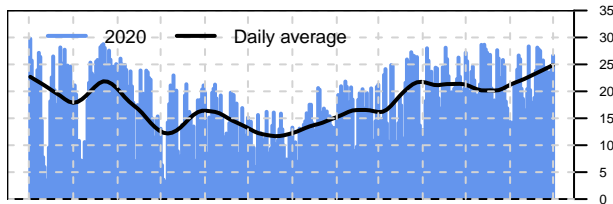

Climate Services

ENERGY SUMMARY FOR LONGANA AIRPORT AWS

07 May 2021

DAILY RADIATION

MAXIMUM TEMPERATURE

WINDRUN BETWEEN 3-25 M/S

RAINFALL ACCUMULATION

Vanuatu Meteorology & Geo-hazards Department