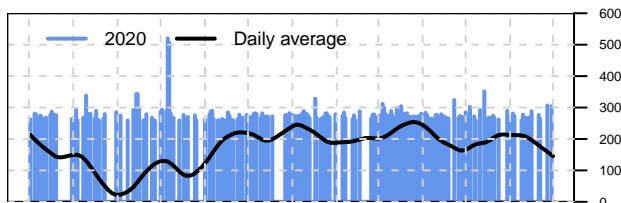

Climate Services

ENERGY SUMMARY FOR LONGANA AIRPORT AWS

07 May 2021

DAILY RADIATION

MAXIMUM TEMPERATURE

WINDRUN BETWEEN 3-25 M/S

RAINFALL ACCUMULATION

Vanuatu Meteorology & Geo-hazards Department